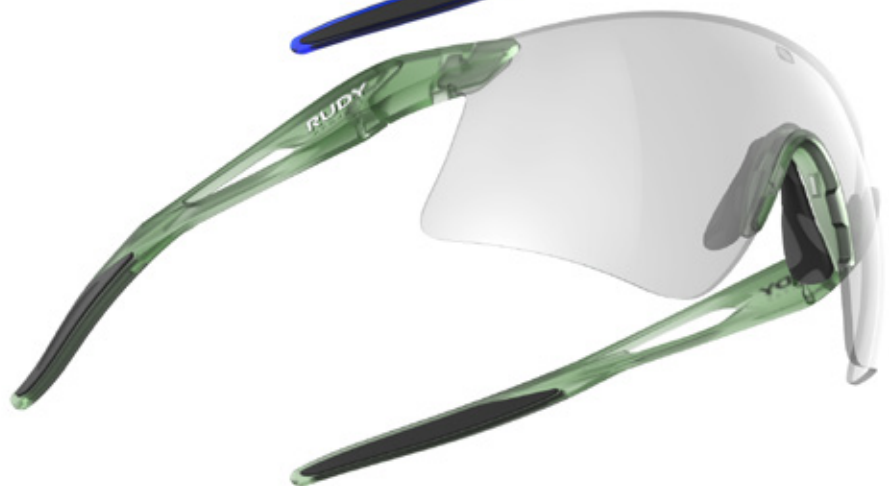

ASTRAL-S

COLLEZIONE - SS 2026

SP976542-0011

- POLAR

Frame: Black fade Crystal Blue Gloss
Nose Support: Black Gloss
Lens: Polar 3FX ASW ML Blue
Side Pad Print: White Gloss
Temple tips: Yellow Fluo (E220)
Nosepads: Grey/Black

SP977306-0000

- ImpactX Photocr.

Frame: Black Matte
Nose Support: Black Matte
Lens: ImpactX Photochromic 2 Black
Side Pad Print: Grey Gloss (same color
as rubber Grey E180)
Temple tips: Grey (E180)
Nosepads: Grey/Black

SP977842-0010

- ImpactX Photocr.

Frame: Black fade Crystal Blue Gloss
Nose Support: Black Gloss
Lens: ImpactX Photochromic 2 Laser Black
Side Pad Print: White Gloss
Temple tips: Black (E027)
Nosepads: Grey/Black

Lens: ImpactX Photochromic 2 Red

Side Pad Print: White Gloss

Temple tips: Black (E027)

Nosepads: Grey/Black